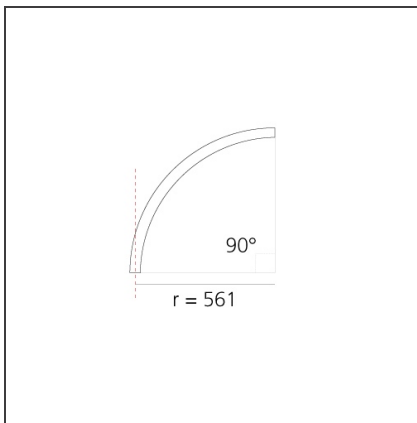

A.24 - Wall/Ceiling Diffused Emission - Curved Elements - R=561mm - $\alpha=90^\circ$ - 4000K - Brushed Copper

IP20 Dimmerable: -

DESIGN BY

Carlotta de Bevilacqua

DESCRIPTION

TECHNICAL DRAWINGS

FEATURES

Article Code:	AQ61218	Series:	Indoor, 2018
Colour:	Brushed Copper	Emission:	Artemide Collection Direct
Installation:	Ceiling, Suspension, Wall, Recessed		
Environment:	Indoor		

DIMENSIONS

Width:	cm 2.7
Height:	cm 5.4

INCLUDED SOURCES

Category:	LED	Color temperature (K):	4000K
Number:	1	Color Tolerance:	MacAdam 2SDCM
Watt:	25W	CRI:	80
Type:	0	Service Life:	L70 (6K) 50000h

LUMINAIRE