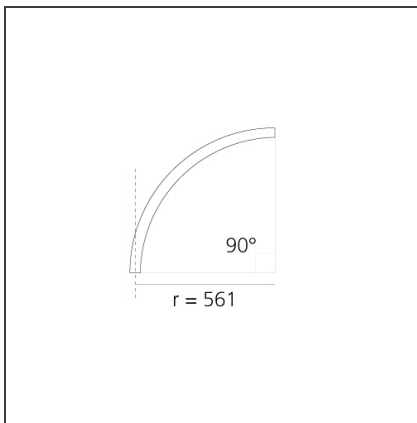

A.24 - Wall/Ceiling Diffused Emission - Curved Elements - R=561mm - $\alpha=90^\circ$ - 3000K - Brushed Silver

IP20    Dimmerable: 

DESIGN BY

Carlotta de Bevilacqua

DESCRIPTION

TECHNICAL DRAWINGS

FEATURES

| | | | |
|----------------------|--|------------------|---------------------|
| Article Code: | AQ61115 | Series: | Indoor, 2018 |
| Colour: | Brushed Silver | | Artemide Collection |
| Installation: | Recessed, Wall, Suspension, Ceiling | Emission: | Direct |
| Environment: | Indoor | | |

DIMENSIONS

| | |
|----------------|--------|
| Width: | cm 2.7 |
| Height: | cm 5.4 |

INCLUDED SOURCES

| | | | |
|------------------|-----|-------------------------------|-----------------|
| Category: | LED | Color temperature (K): | 3000K |
| Number: | 1 | Color Tolerance: | MacAdam 2SDCM |
| Watt: | 25W | CRI: | 80 |
| Type: | 0 | Service Life: | L70 (6K) 50000h |