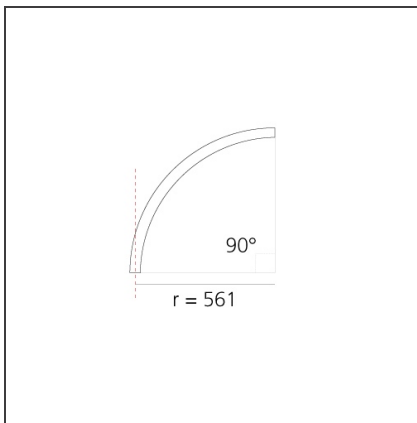

FEATURES

Article Code:	AQ61118	Series:	Indoor, 2018
Colour:	Brushed Copper	Emission:	Artemide Collection Direct
Installation:	Ceiling, Suspension, Wall, Recessed		
Environment:	Indoor		

DIMENSIONS

Width:	cm 2.7
Height:	cm 5.4

INCLUDED SOURCES

Category:	LED	Color temperature (K):	3000K
Number:	1	Color Tolerance:	MacAdam 2SDCM
Watt:	25W	CRI:	80
Type:	0	Service Life:	L70 (6K) 50000h

LUMINAIRE

Watt:	25W	Delivered lumens output (lm):	1781lm
		CCT:	3000K
		CRI:	80

Notes

*Uses 1 DALI address. Each module, angle and curved elements are provided with mechanical and electrical joints and installation accessories. End caps have to be ordered separately. Opal diffusing screen has to be ordered separately. Depending on the driver, the product can be undimmable or dimmable DALI.