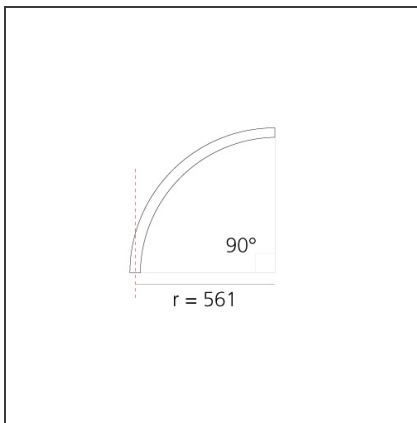

A.24 - Wall/Ceiling Diffused Emission - Curved Elements - R=561mm - $\alpha=90^\circ$ - 2700K - White

IP20 Dimmerable:

DESIGN BY

Carlotta de Bevilacqua

TECHNICAL DRAWINGS

FEATURES

Article Code:	AQ61701	Series:	Indoor, 2018
Colour:	White		Artemide Collection
Installation:	Recessed, Wall, Suspension, Ceiling	Emission:	Direct
Environment:	Indoor		

DIMENSIONS

Width:	cm 2.7
Height:	cm 5.4

INCLUDED SOURCES

Category:	LED	Color temperature (K):	2700K
Number:	1	Color Tolerance:	MacAdam 2SDCM
Watt:	25W	Service Life:	L70 (6K) 50000h
Type:	0		

LUMINAIRE

Watt:	25W	Delivered lumens output (lm):	1781lm
		CCT:	2700K
		CRI:	80