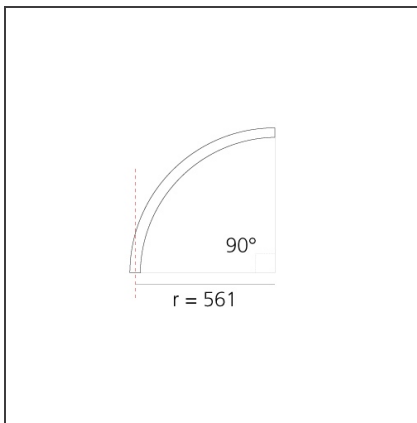

A.24 - Wall/Ceiling Diffused Emission - Curved Elements - R=561mm - $\alpha=90^\circ$ - 2700K - Brushed Silver

IP20    Dimmerable: 

DESIGN BY

Carlotta de Bevilacqua

DESCRIPTION

TECHNICAL DRAWINGS

FEATURES

Article Code:	AQ61715	Series:	Indoor, 2018
Colour:	Brushed Silver		Artemide Collection
Installation:	Recessed, Wall, Suspension, Ceiling	Emission:	Direct
Environment:	Indoor		

DIMENSIONS

Width:	cm 2.7
Height:	cm 5.4

INCLUDED SOURCES

Category:	LED	Color temperature (K):	2700K
Number:	1	Color Tolerance:	MacAdam 2SDCM
Watt:	25W	Service Life:	L70 (6K) 50000h
Type:	0		

LUMINAIRE

Watt:	25W	Delivered lumens output (lm):	1781lm
		CCT:	2700K
		CRI:	80