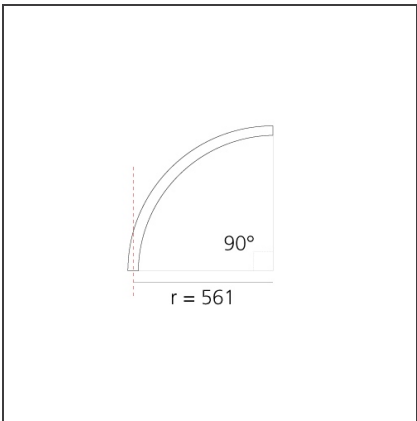

**A.24 - Wall/Ceiling Diffused Emission - Curved Elements - R=561mm -  $\alpha=90^\circ$  - 2700K - Brushed Bronze**

IP20 Dimmerable:

**DESIGN BY**

Carlotta de Bevilacqua

**DESCRIPTION**

**TECHNICAL DRAWINGS**

**DIMENSIONS**

|                |        |
|----------------|--------|
| <b>Width:</b>  | cm 2.7 |
| <b>Height:</b> | cm 5.4 |

**INCLUDED SOURCES**

|                  |     |                               |                 |
|------------------|-----|-------------------------------|-----------------|
| <b>Category:</b> | LED | <b>Color temperature (K):</b> | 2700K           |
| <b>Number:</b>   | 1   | <b>Color Tolerance:</b>       | MacAdam 2SDCM   |
| <b>Watt:</b>     | 25W | <b>Service Life:</b>          | L70 (6K) 50000h |
| <b>Type:</b>     | 0   |                               |                 |