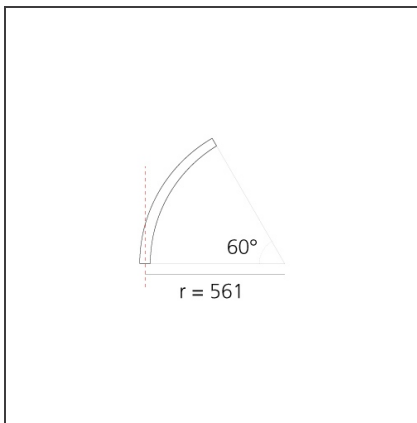

FEATURES

Article Code:	AQ60215	Series:	Indoor, 2018 Artemide Collection
Colour:	Brushed Silver	Emission:	Direct
Installation:	Recessed, Wall, Suspension, Ceiling		
Environment:	Indoor		

DIMENSIONS

Width:	cm 2,7
Height:	cm 5,4

INCLUDED SOURCES

Category:	LED	Color temperature (K):	4000K
Number:	1	Color Tolerance:	MacAdam 2SDCM
Watt:	17W	Service Life:	L70 (6K) 50000h
Type:	0		
Class:	A		

LUMINAIRE

Watt:	17W	Delivered lumens output (lm):	1187lm
		CCT:	4000K
		CRI:	80

Notes

*Uses 1 DALI address. Each module, angle and curved elements are provided with mechanical and electrical joints and installation accessories. End caps have to be ordered separately. Opal diffusing screen has to be ordered separately. Depending on the driver, the product can be undimmable or dimmable DALI.