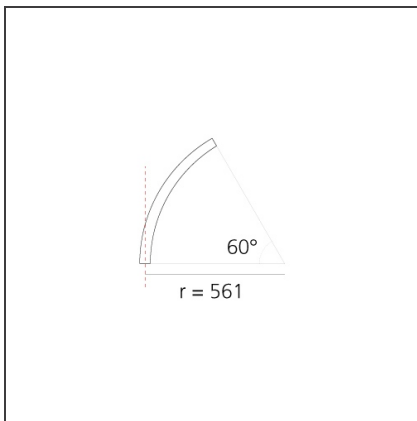

**A.24 - Wall/Ceiling Diffused Emission - Curved Elements - R=561mm -  $\alpha=60^\circ$  - 4000K - Brushed Bronze**

IP20 Dimmerable:

**DESIGN BY**

Carlotta de Bevilacqua

**DESCRIPTION**

**TECHNICAL DRAWINGS**

**DIMENSIONS**

<b>Width:</b>	cm 2.7
<b>Height:</b>	cm 5.4

**INCLUDED SOURCES**

<b>Category:</b>	LED	<b>Color temperature (K):</b>	4000K
<b>Number:</b>	1	<b>Color Tolerance:</b>	MacAdam 2SDCM
<b>Watt:</b>	17W	<b>Service Life:</b>	L70 (6K) 50000h
<b>Type:</b>	0		
<b>Class:</b>	A		