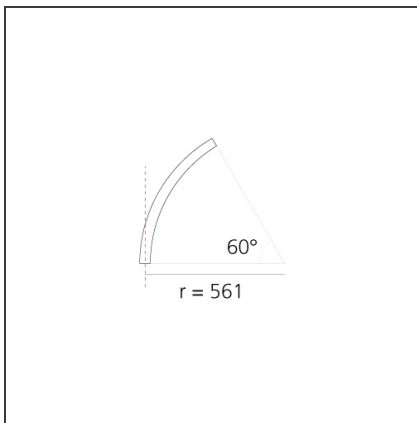

A.24 - Wall/Ceiling Diffused Emission - Curved Elements - R=561mm - $\alpha=60^\circ$ - 3000K - White

IP20 Dimmerable: + -

DESIGN BY

Carlotta de Bevilacqua

TECHNICAL DRAWINGS

FEATURES

Article Code:	AQ60101	Series:	Indoor, 2018 Artemide Collection
Colour:	White	Emission:	Direct
Installation:	Ceiling, Suspension, Wall, Recessed		
Environment:	Indoor		

DIMENSIONS

Width:	cm 2.7
Height:	cm 5.4

INCLUDED SOURCES

Category:	LED	Color temperature (K):	3000K
Number:	1	Color Tolerance:	MacAdam 2SDCM
Watt:	17W	Service Life:	L70 (6K) 50000h
Type:	0		
Class:	A		

LUMINAIRE