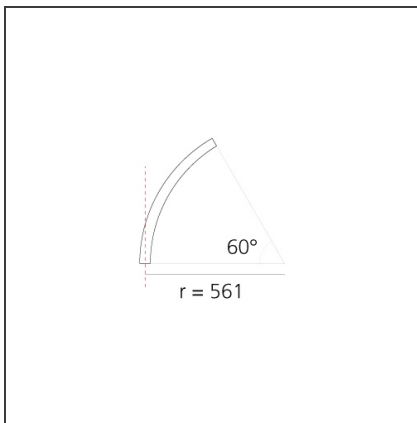

A.24 - Wall/Ceiling Diffused Emission - Curved Elements - R=561mm - $\alpha=60^\circ$ - 2700K - White

IP20 Dimmerable:

DESIGN BY

Carlotta de Bevilacqua

TECHNICAL DRAWINGS

FEATURES

Article Code:	AQ60701	Series:	Indoor, 2018
Colour:	White		Artemide Collection
Installation:	Recessed, Wall, Suspension, Ceiling	Emission:	Direct
Environment:	Indoor		

DIMENSIONS

Width:	cm 2.7
Height:	cm 5.4

INCLUDED SOURCES

Category:	LED	Color temperature (K):	2700K
Number:	1	Color Tolerance:	MacAdam 2SDCM
Watt:	17W	Service Life:	L70 (6K) 50000h
Type:	0		

LUMINAIRE

Watt:	17W	Delivered lumens output (lm):	1187lm
		CCT:	2700K
		CRI:	80