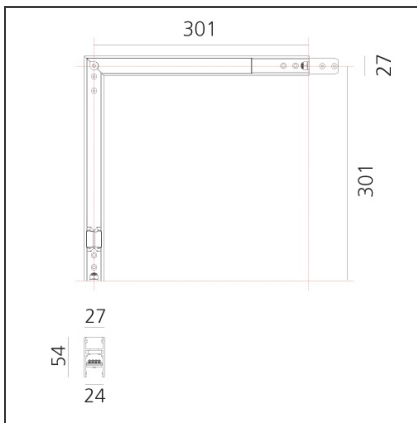

TECHNICAL DRAWINGS

FEATURES

Article Code:	AQ31401	Series:	Indoor, 2018
Colour:	White	Emission:	Artemide Collection Direct
Installation:	Ceiling, Suspension, Wall, Recessed		
Environment:	Indoor		

DIMENSIONS

Length:	cm 31.5
Width:	cm 31.5
Height:	cm 5.4
Weight:	kg 1

INCLUDED SOURCES

Category:	LED	Color temperature (K):	3000K
Number:	1	Color Tolerance:	MacAdam 2SDCM
Watt:	16W	Service Life:	L70 (6K) 50000h
Type:	0		

LUMINAIRE

Watt:	16W	Delivered lumens output (lm):	1442lm
		CCT:	3000K
		Efficiency:	64%
		Efficacy:	90.14lm/W
		CRI:	80

Notes

*Uses 1 DALI address. Each module, angle and curved elements are provided with mechanical and electrical joints and installation accessories. End caps have to be ordered separately. Opal diffusing screen has to be ordered separately. Depending on the driver, the product can be undimmable or dimmable DALI.