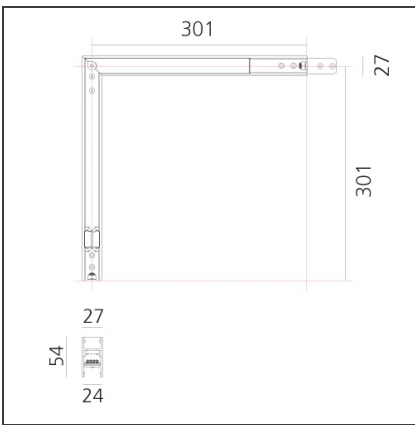

FEATURES

Article Code:	AQ31415	Series:	Indoor, 2018
Colour:	Brushed Silver		Artemide Collection
Installation:	Recessed, Wall, Suspension, Ceiling	Emission:	Direct
Environment:	Indoor		

DIMENSIONS

Length:	cm 31.5
Width:	cm 31.5
Height:	cm 5.4
Weight:	kg 1

INCLUDED SOURCES

Category:	LED	Color temperature (K):	3000K
Number:	1	Color Tolerance:	MacAdam 2SDCM
Watt:	16W	Service Life:	L70 (6K) 50000h
Type:	0		

LUMINAIRE

Watt:	16W	Delivered lumens output (lm):	1442lm
		CCT:	3000K
		CRI:	80

Notes

*Uses 1 DALI address. Each module, angle and curved elements are provided with mechanical and electrical joints and installation accessories. End caps have to be ordered separately. Opal diffusing screen has to be ordered separately. Depending on the driver, the product can be undimmable or dimmable DALI.