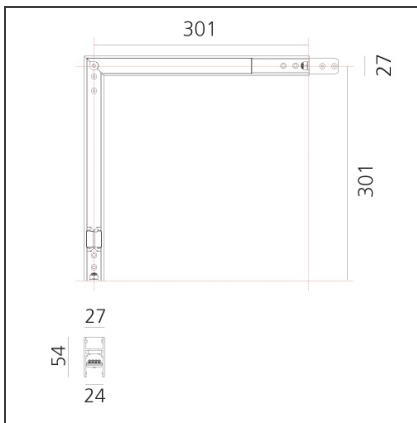

TECHNICAL DRAWINGS

FEATURES

Article Code:	AQ31404	Series:	Indoor, 2018
Colour:	Black	Emission:	Artemide Collection Direct
Installation:	Recessed, Wall, Suspension, Ceiling		
Environment:	Indoor		

DIMENSIONS

Length:	cm 31.5
Width:	cm 31.5
Height:	cm 5.4
Weight:	kg 1

INCLUDED SOURCES

Category:	LED	Color temperature (K):	3000K
Number:	1	Color Tolerance:	MacAdam 2SDCM
Watt:	16W	Service Life:	L70 (6K) 50000h
Type:	0		

LUMINAIRE

Watt:	16W	Delivered lumens output (lm):	1442lm
		CCT:	3000K
		Efficiency:	64%
		Efficacy:	90.14lm/W
		CRI:	80

Notes

*Uses 1 DALI address. Each module, angle and curved elements are provided with mechanical and electrical joints and installation accessories. End caps have to be ordered separately. Opal diffusing screen has to be ordered separately. Depending on the driver, the product can be undimmable or dimmable DALI.