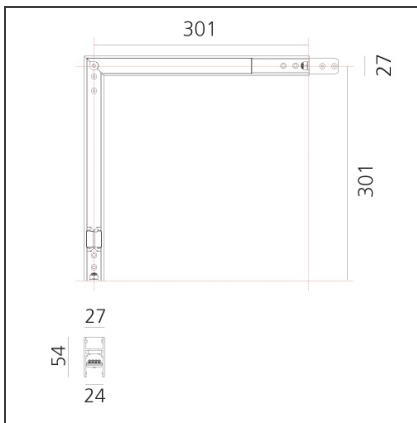

TECHNICAL DRAWINGS

FEATURES

Article Code:	AQ37201	Series:	Indoor, 2018
Colour:	White	Emission:	Artemide Collection Direct
Installation:	Recessed, Wall, Suspension, Ceiling		
Environment:	Indoor		

DIMENSIONS

Length:	cm 31.5
Width:	cm 31.5
Height:	cm 5.4
Weight:	kg 1

INCLUDED SOURCES

Category:	LED	Color temperature (K):	2700K
Number:	1	Color Tolerance:	MacAdam 2SDCM
Watt:	16W	Service Life:	L70 (6K) 50000h
Type:	0		

LUMINAIRE

Watt:	16W	Delivered lumens output (lm):	1421lm
		CCT:	2700K
		CRI:	80

Notes

*Uses 1 DALI address. Each module, angle and curved elements are provided with mechanical and electrical joints and installation accessories. End caps have to be ordered separately. Opal diffusing screen has to be ordered separately. Depending on the driver, the product can be undimmable or dimmable DALI.