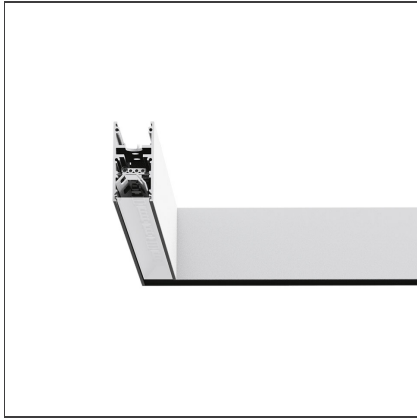

A.24 - Wall/Ceiling Diffused Emission - 90° Angle (same plane) - Direct Emission - 2700K - Black

IP20    Dimmerable: 

DESIGN BY

Carlotta de Bevilacqua

TECHNICAL DRAWINGS

FEATURES

Article Code:	AQ37204	Series:	Indoor, 2018
Colour:	Black	Emission:	Artemide Collection Direct
Installation:	Recessed, Wall, Suspension, Ceiling		
Environment:	Indoor		

DIMENSIONS

Length:	cm 31.5
Width:	cm 31.5
Height:	cm 5.4
Weight:	kg 1

INCLUDED SOURCES

Category:	LED	Color temperature (K):	2700K
Number:	1	Color Tolerance:	MacAdam 2SDCM
Watt:	16W	Service Life:	L70 (6K) 50000h
Type:	0		

LUMINAIRE

Watt:	16W	Delivered lumens output (lm):	1421lm
		CCT:	2700K
		CRI:	80

Notes

*Uses 1 DALI address. Each module, angle and curved elements are provided with mechanical and electrical joints and installation accessories. End caps have to be ordered separately. Opal diffusing screen has to be ordered separately. Depending on the driver, the product can be undimmable or dimmable DALI.