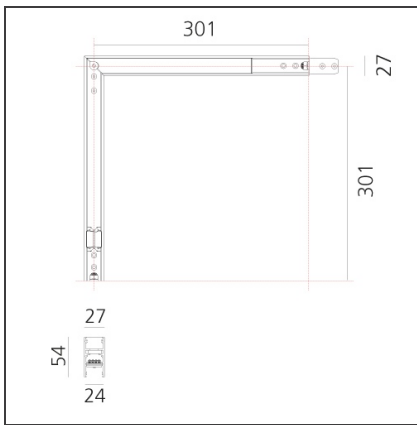

TECHNICAL DRAWINGS

FEATURES

Article Code:	AQ37204	Series:	Indoor, 2018
Colour:	Black	Emission:	Artemide Collection Direct
Installation:	Recessed, Wall, Suspension, Ceiling		
Environment:	Indoor		

DIMENSIONS

Length:	cm 31.5
Width:	cm 31.5
Height:	cm 5.4
Weight:	kg 1

INCLUDED SOURCES

Category:	LED	Color temperature (K):	2700K
Number:	1	Color Tolerance:	MacAdam 2SDCM
Watt:	16W	Service Life:	L70 (6K) 50000h
Type:	0		

LUMINAIRE

Watt:	16W	Delivered lumens output (lm):	1421lm
		CCT:	2700K
		CRI:	80

Notes

*Uses 1 DALI address. Each module, angle and curved elements are provided with mechanical and electrical joints and installation accessories. End caps have to be ordered separately. Opal diffusing screen has to be ordered separately. Depending on the driver, the product can be undimmable or dimmable DALI.