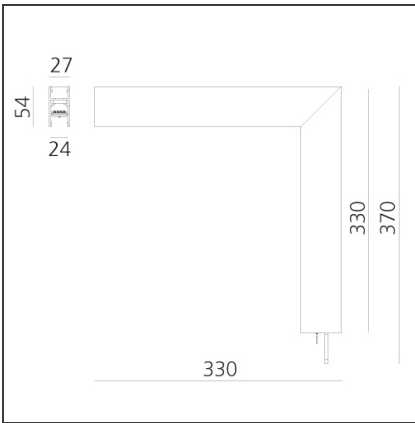

**A.24 - Wall/Ceiling Diffused Emission - 90° Angle (perpendicular planes) - Direct Emission - 4000K - White**

IP20 Dimmerable:

**DESIGN BY**

Carlotta de Bevilacqua

**TECHNICAL DRAWINGS**

**FEATURES**

<b>Article Code:</b>	AQ31701	<b>Series:</b>	Indoor, 2018
<b>Colour:</b>	White		Artemide Collection
<b>Installation:</b>	Recessed, Wall, Suspension, Ceiling	<b>Emission:</b>	Direct
<b>Environment:</b>	Indoor		

**DIMENSIONS**

<b>Length:</b>	cm 31.5
<b>Width:</b>	cm 5.4
<b>Height:</b>	cm 31.5
<b>Weight:</b>	kg 0.9

**INCLUDED SOURCES**

<b>Category:</b>	LED	<b>Color temperature (K):</b>	4000K
<b>Number:</b>	1	<b>Color Tolerance:</b>	MacAdam 2SDCM
<b>Watt:</b>	16W	<b>Service Life:</b>	L70 (6K) 50000h
<b>Type:</b>	0		