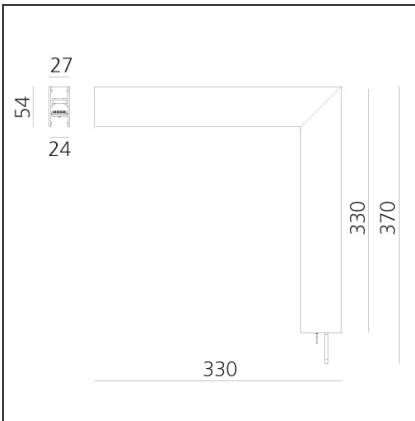

A.24 - Wall/Ceiling Diffused Emission - 90° Angle (perpendicular planes) - Direct Emission - 4000K - Brushed Silver

IP20 Dimmerable:

DESIGN BY

Carlotta de Bevilacqua

DESCRIPTION

TECHNICAL DRAWINGS

FEATURES

Article Code:	AQ31715	Series:	Indoor, 2018
Colour:	Brushed Silver		Artemide Collection
Installation:	Recessed, Wall, Suspension, Ceiling	Emission:	Direct
Environment:	Indoor		

DIMENSIONS

Length:	cm 31.5
Width:	cm 5.4
Height:	cm 31.5
Weight:	kg 0.9

INCLUDED SOURCES

Category:	LED	Color temperature (K):	4000K
Number:	1	Color Tolerance:	MacAdam 2SDCM
Watt:	16W	Service Life:	L70 (6K) 50000h
Type:	0		

DALI to DALI-Selv
Interface
103x67x21H
AQ18200