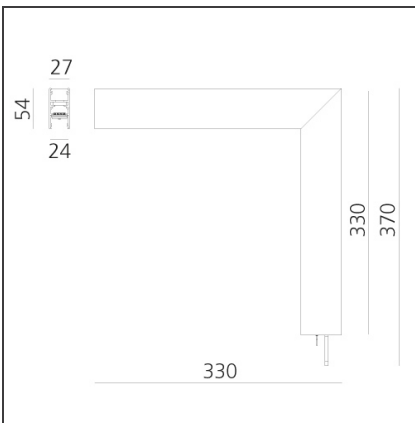

FEATURES

Article Code:	AQ31720	Series:	Indoor, 2018
Colour:	Brushed Bronze		Artemide Collection
Installation:	Ceiling, Suspension, Wall, Recessed	Emission:	Direct
Environment:	Indoor		

DIMENSIONS

Length:	cm 31.5
Width:	cm 5.4
Height:	cm 31.5
Weight:	kg 0.9

INCLUDED SOURCES

Category:	LED	Color temperature (K):	4000K
Number:	1	Color Tolerance:	MacAdam 2SDCM
Watt:	16W	Service Life:	L70 (6K) 50000h
Type:	0		

LUMINAIRE

Watt:	16W	Delivered lumens output (lm):	1444lm
		CCT:	4000K
		CRI:	80

Notes

*Uses 1 DALI address. Each module, angle and curved elements are provided with mechanical and electrical joints and installation accessories. End caps have to be ordered separately. Opal diffusing screen has to be ordered separately. Depending on the driver, the product can be undimmable or dimmable DALI.