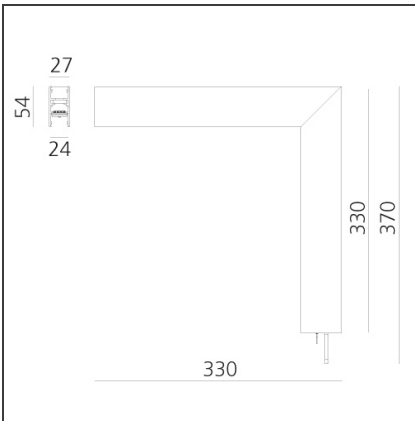

TECHNICAL DRAWINGS

FEATURES

Article Code:	AQ31604	Series:	Indoor, 2018
Colour:	Black	Emission:	Artemide Collection Direct
Installation:	Recessed, Wall, Suspension, Ceiling		
Environment:	Indoor		

DIMENSIONS

Length:	cm 31.5
Width:	cm 5.4
Height:	cm 31.5
Weight:	kg 0.9

INCLUDED SOURCES

Category:	LED	Color temperature (K):	3000K
Number:	1	Color Tolerance:	MacAdam 2SDCM
Watt:	16W	Service Life:	L70 (6K) 50000h
Type:	0		

LUMINAIRE

Watt:	16W	Delivered lumens output (lm):	1383lm
		CCT:	3000K
		CRI:	80

Notes

*Uses 1 DALI address. Each module, angle and curved elements are provided with mechanical and electrical joints and installation accessories. End caps have to be ordered separately. Opal diffusing screen has to be ordered separately. Depending on the driver, the product can be undimmable or dimmable DALI.