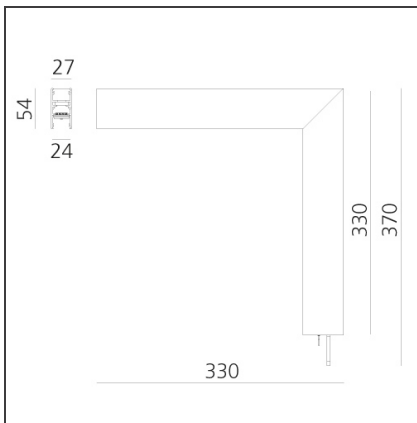

FEATURES

Article Code:	AQ37320	Series:	Indoor, 2018
Colour:	Brushed Bronze		Artemide Collection
Installation:	Recessed, Wall, Suspension, Ceiling	Emission:	Direct
Environment:	Indoor		

DIMENSIONS

Length:	cm 31.5
Width:	cm 5.4
Height:	cm 31.5
Weight:	kg 0.9

INCLUDED SOURCES

Category:	LED	Color temperature (K):	2700K
Number:	1	Color Tolerance:	MacAdam 2SDCM
Watt:	16W	Service Life:	L70 (6K) 50000h
Type:	0		

LUMINAIRE

Watt:	16W	Delivered lumens output (lm):	1362lm
		CCT:	2700K
		CRI:	80

Notes

*Uses 1 DALI address. Each module, angle and curved elements are provided with mechanical and electrical joints and installation accessories. End caps have to be ordered separately. Opal diffusing screen has to be ordered separately. Depending on the driver, the product can be undimmable or dimmable DALI.