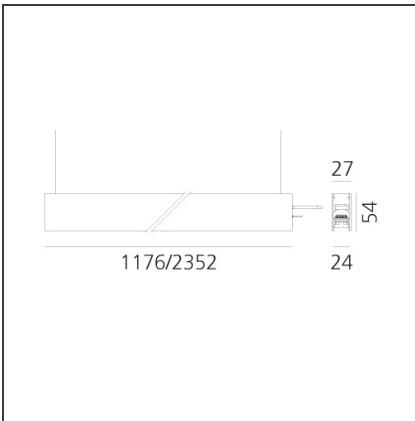

TECHNICAL DRAWINGS

FEATURES

Article Code:	AQ44301	Series:	Indoor, 2018
Colour:	White		Artemide Collection
Installation:	Recessed, Wall, Suspension, Ceiling	Emission:	Direct
Environment:	Indoor		

DIMENSIONS

Length:	cm 235.2
Width:	cm 2.7
Height:	cm 5.4
Weight:	kg 2.7

INCLUDED SOURCES

Category:	LED	Color temperature (K):	4000K
Number:	1	CRI:	90
Watt:	50W		
Type:	0		

LUMINAIRE

Watt:	46W	Delivered lumens output (lm):	3704lm
		CCT:	4000K
		CRI:	80

Notes

*Uses 2 DALI addresses. Each module, angle and curved elements are provided with mechanical and electrical joints and installation accessories. 1 suspension cable is also included. End caps have to be ordered separately. Sharping kit (louvres and covers) has to be ordered separately. Depending on the driver, the product can be undimmable or dimmable DALI.