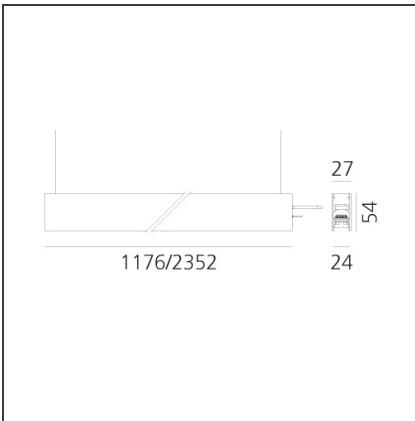

TECHNICAL DRAWINGS

FEATURES

Article Code:	AQ44304	Series:	Indoor, 2018
Colour:	Black	Emission:	Artemide Collection Direct
Installation:	Recessed, Wall, Suspension, Ceiling		
Environment:	Indoor		

DIMENSIONS

Length:	cm 235.2
Width:	cm 2.7
Height:	cm 5.4
Weight:	kg 2.7

INCLUDED SOURCES

Category:	LED	Color temperature (K):	4000K
Number:	1	CRI:	90
Watt:	50W		
Type:	0		

LUMINAIRE

Watt:	46W	Delivered lumens output (lm):	3704lm
		CCT:	4000K
		CRI:	80

Notes

*Uses 2 DALI addresses. Each module, angle and curved elements are provided with mechanical and electrical joints and installation accessories. 1 suspension cable is also included. End caps have to be ordered separately. Sharping kit (louvres and covers) has to be ordered separately. Depending on the driver, the product can be undimmable or dimmable DALI.