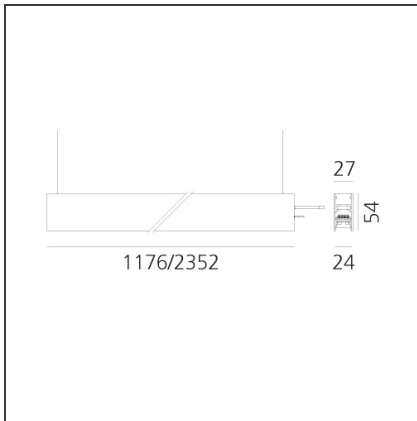

TECHNICAL DRAWINGS

FEATURES

Article Code:	AQ44504	Series:	Indoor, 2018
Colour:	Black	Emission:	Artemide Collection Direct
Installation:	Recessed, Wall, Suspension, Ceiling		
Environment:	Indoor		

DIMENSIONS

Length:	cm 235.2
Width:	cm 2.7
Height:	cm 5.4
Weight:	kg 2.7

INCLUDED SOURCES

Category:	LED	Color temperature (K):	2700K
Number:	1	Color Tolerance:	MacAdam 2SDCM
Watt:	50W	Service Life:	L70 (6K) 50000h
Type:	0		

LUMINAIRE

Watt:	50W	Delivered lumens output (lm):	3249lm
		CCT:	2700K
		CRI:	90

Notes

*Uses 2 DALI addresses. Each module, angle and curved elements are provided with mechanical and electrical joints and installation accessories. 1 suspension cable is also included. End caps have to be ordered separately. Sharping kit (louvres and covers) has to be ordered separately. Depending on the driver, the product can be undimmable or dimmable DALI.