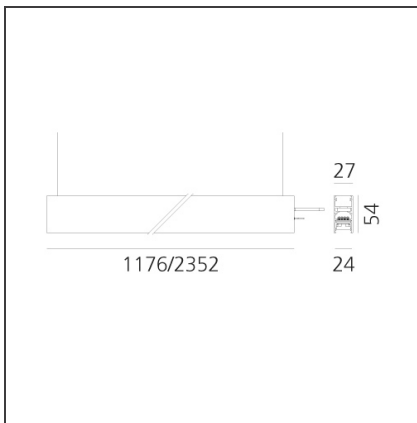

TECHNICAL DRAWINGS

FEATURES

Article Code:	AQ42201	Series:	Indoor, 2018
Colour:	White	Emission:	Artemide Collection Direct
Installation:	Recessed, Wall, Suspension, Ceiling		
Environment:	Indoor		

DIMENSIONS

Length:	cm 235.2
Width:	cm 2.7
Height:	cm 5.4
Weight:	kg 2.7

INCLUDED SOURCES

Category:	LED	Color temperature (K):	3000K
Number:	1	CRI:	90
Watt:	50W		
Type:	0		

LUMINAIRE

Watt:	50W	Delivered lumens output (lm):	3256lm
		CCT:	3000K
		CRI:	80

Notes

*Uses 2 DALI addresses. Each module, angle and curved elements are provided with mechanical and electrical joints and installation accessories. 1 suspension cable is also included. End caps have to be ordered separately. Sharping kit (louvres and covers) has to be ordered separately.