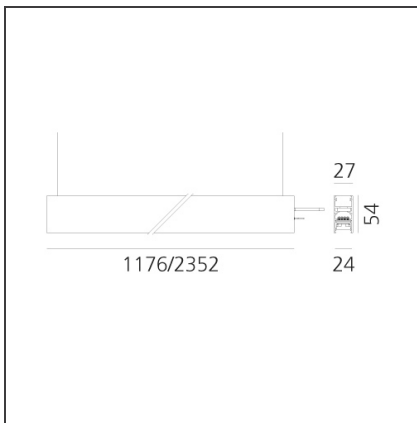

TECHNICAL DRAWINGS

FEATURES

Article Code:	AQ42204	Series:	Indoor, 2018
Colour:	Black	Emission:	Artemide Collection Direct
Installation:	Recessed, Wall, Suspension, Ceiling		
Environment:	Indoor		

DIMENSIONS

Length:	cm 235.2
Width:	cm 2.7
Height:	cm 5.4
Weight:	kg 2.7

INCLUDED SOURCES

Category:	LED	Color temperature (K):	3000K
Number:	1	CRI:	90
Watt:	50W		
Type:	0		

LUMINAIRE

Watt:	50W	Delivered lumens output (lm):	3256lm
		CCT:	3000K
		CRI:	80

Notes

*Uses 2 DALI addresses. Each module, angle and curved elements are provided with mechanical and electrical joints and installation accessories. 1 suspension cable is also included. End caps have to be ordered separately. Sharping kit (louvres and covers) has to be ordered separately. Depending on the driver, the product can be undimmable or dimmable DALI.