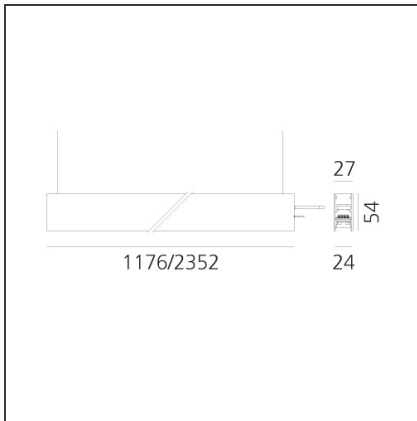

TECHNICAL DRAWINGS

FEATURES

Article Code:	AQ42518	Series:	Indoor, 2018
Colour:	Brushed Copper	Emission:	Artemide Collection Direct
Installation:	Recessed, Wall, Suspension, Ceiling		
Environment:	Indoor		

DIMENSIONS

Length:	cm 235.2
Width:	cm 2.7
Height:	cm 5.4
Weight:	kg 2.7

INCLUDED SOURCES

Category:	LED	Color temperature (K):	2700K
Number:	1	Color Tolerance:	MacAdam 2SDCM
Watt:	50W	Service Life:	L70 (6K) 50000h
Type:	0		

LUMINAIRE

Watt:	46W	Delivered lumens output (lm):	3056lm
		CCT:	2700K
		CRI:	90

Notes

*Uses 2 DALI addresses. Each module, angle and curved elements are provided with mechanical and electrical joints and installation accessories. 1 suspension cable is also included. End caps have to be ordered separately. Sharping kit (louvres and covers) has to be ordered separately. Depending on the driver, the product can be undimmable or dimmable DALI.