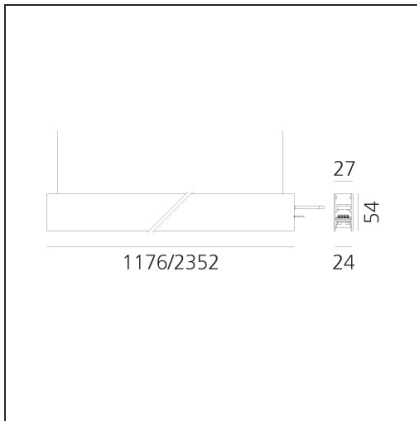

TECHNICAL DRAWINGS

FEATURES

Article Code:	AQ42520	Series:	Indoor, 2018
Colour:	Brushed Bronze		Artemide Collection
Installation:	Recessed, Wall, Suspension, Ceiling	Emission:	Direct
Environment:	Indoor		

DIMENSIONS

Length:	cm 235.2
Width:	cm 2.7
Height:	cm 5.4
Weight:	kg 2.7

INCLUDED SOURCES

Category:	LED	Color temperature (K):	2700K
Number:	1	Color Tolerance:	MacAdam 2SDCM
Watt:	50W	Service Life:	L70 (6K) 50000h
Type:	0		

LUMINAIRE

Watt:	46W	Delivered lumens output (lm):	3056lm
		CCT:	2700K
		CRI:	90

Notes

*Uses 2 DALI addresses. Each module, angle and curved elements are provided with mechanical and electrical joints and installation accessories. 1 suspension cable is also included. End caps have to be ordered separately. Sharping kit (louvres and covers) has to be ordered separately. Depending on the driver, the product can be undimmable or dimmable DALI.