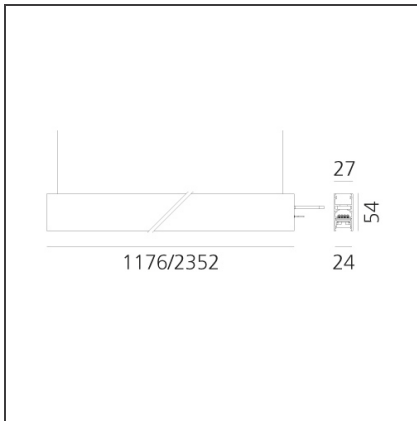

TECHNICAL DRAWINGS

FEATURES

Article Code:	AQ44115	Series:	Indoor, 2018
Colour:	Brushed Silver		Artemide Collection
Installation:	Recessed, Wall, Suspension, Ceiling	Emission:	Direct
Environment:	Indoor		

DIMENSIONS

Length:	cm 117.6
Width:	cm 2.7
Height:	cm 5.4
Weight:	kg 1.4

INCLUDED SOURCES

Category:	LED	Color temperature (K):	4000K
Number:	1	CRI:	90
Watt:	25W		
Type:	0		

LUMINAIRE

Watt:	25W	Delivered lumens output (lm):	1852lm
		CCT:	4000K
		CRI:	80

Notes

*Uses 1 DALI address. Each module, angle and curved elements are provided with mechanical and electrical joints and installation accessories. 1 suspension cable in also included. End caps have to be ordered separately. Sharping kit (louvres and covers) has to be ordered separately. Depending on the driver, the product can be undimmable or dimmable DALI.