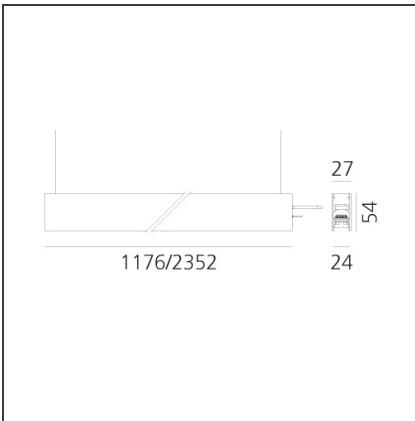

TECHNICAL DRAWINGS

FEATURES

Article Code:	AQ44118	Series:	Indoor, 2018
Colour:	Brushed Copper	Emission:	Artemide Collection Direct
Installation:	Recessed, Wall, Suspension, Ceiling		
Environment:	Indoor		

DIMENSIONS

Length:	cm 117.6
Width:	cm 2.7
Height:	cm 5.4
Weight:	kg 1.4

INCLUDED SOURCES

Category:	LED	Color temperature (K):	4000K
Number:	1	CRI:	90
Watt:	25W		
Type:	0		

LUMINAIRE

Watt:	25W	Delivered lumens output (lm):	1852lm
		CCT:	4000K
		CRI:	80

Notes

*Uses 1 DALI address. Each module, angle and curved elements are provided with mechanical and electrical joints and installation accessories. 1 suspension cable is also included. End caps have to be ordered separately. Sharping kit (louvres and covers) has to be ordered separately. Depending on the driver, the product can be undimmable or dimmable DALI.