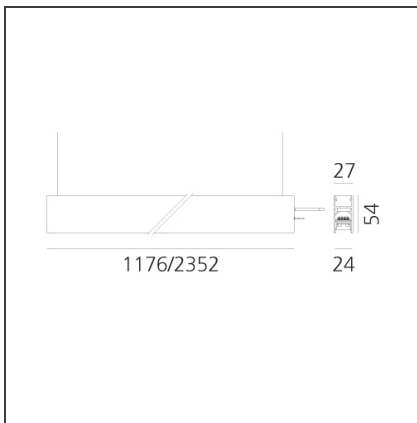

TECHNICAL DRAWINGS

FEATURES

Article Code:	AQ44004	Series:	Indoor, 2018
Colour:	Black	Emission:	Artemide Collection Direct
Installation:	Recessed, Wall, Suspension, Ceiling		
Environment:	Indoor		

DIMENSIONS

Length:	cm 117.6
Width:	cm 2.7
Height:	cm 5.4
Weight:	kg 1.4

INCLUDED SOURCES

Category:	LED	Color temperature (K):	3000K
Number:	1	CRI:	90
Watt:	25W		
Type:	0		

LUMINAIRE

Watt:	22W	Delivered lumens output (lm):	1731lm
		CCT:	3000K
		CRI:	80

Notes

*Uses 1 DALI address. Each module, angle and curved elements are provided with mechanical and electrical joints and installation accessories. 1 suspension cable is also included. End caps have to be ordered separately. Sharping kit (louvres and covers) has to be ordered separately. Depending on the driver, the product can be undimmable or dimmable DALI.