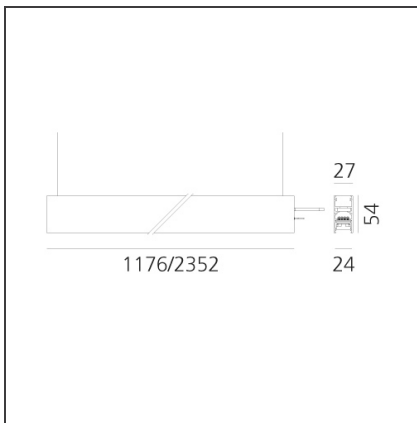

TECHNICAL DRAWINGS

FEATURES

Article Code:	AQ44415	Series:	Indoor, 2018
Colour:	Brushed Silver	Emission:	Artemide Collection Direct
Installation:	Recessed, Wall, Suspension, Ceiling		
Environment:	Indoor		

DIMENSIONS

Length:	cm 117.6
Width:	cm 2.7
Height:	cm 5.4
Weight:	kg 1.4

INCLUDED SOURCES

Category:	LED	Color temperature (K):	2700K
Number:	1	Color Tolerance:	MacAdam 2SDCM
Watt:	25W	Service Life:	L70 (6K) 50000h
Type:	0		

LUMINAIRE

Watt:	25W	Delivered lumens output (lm):	1624lm
		CCT:	2700K
		CRI:	90

Notes

*Uses 1 DALI address. Each module, angle and curved elements are provided with mechanical and electrical joints and installation accessories. 1 suspension cable is also included. End caps have to be ordered separately. Sharping kit (louvres and covers) has to be ordered separately.