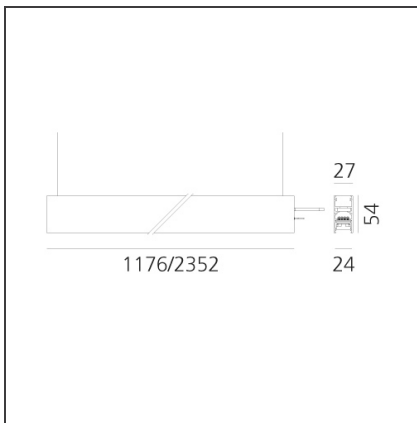

TECHNICAL DRAWINGS

FEATURES

Article Code:	AQ44404	Series:	Indoor, 2018
Colour:	Black	Emission:	Artemide Collection Direct
Installation:	Recessed, Wall, Suspension, Ceiling		
Environment:	Indoor		

DIMENSIONS

Length:	cm 117.6
Width:	cm 2.7
Height:	cm 5.4
Weight:	kg 1.4

INCLUDED SOURCES

Category:	LED	Color temperature (K):	2700K
Number:	1	Color Tolerance:	MacAdam 2SDCM
Watt:	25W	Service Life:	L70 (6K) 50000h
Type:	0		

LUMINAIRE

Watt:	25W	Delivered lumens output (lm):	1624lm
		CCT:	2700K
		CRI:	90

Notes

*Uses 1 DALI address. Each module, angle and curved elements are provided with mechanical and electrical joints and installation accessories. 1 suspension cable is also included. End caps have to be ordered separately. Sharping kit (louvres and covers) has to be ordered separately.