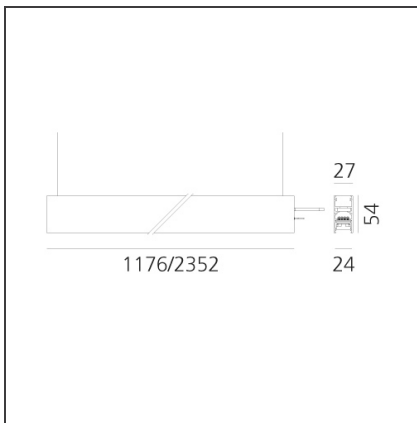

TECHNICAL DRAWINGS

FEATURES

Article Code:	AQ42118	Series:	Indoor, 2018
Colour:	Brushed Copper	Emission:	Artemide Collection Direct
Installation:	Recessed, Wall, Suspension, Ceiling		
Environment:	Indoor		

DIMENSIONS

Length:	cm 117.6
Width:	cm 2.7
Height:	cm 5.4
Weight:	kg 1.4

INCLUDED SOURCES

Category:	LED	Color temperature (K):	4000K
Number:	1	CRI:	90
Watt:	25W		
Type:	0		

LUMINAIRE

Watt:	25W	Delivered lumens output (lm):	1742lm
		CCT:	4000K
		CRI:	80

Notes

*Uses 1 DALI address. Each module, angle and curved elements are provided with mechanical and electrical joints and installation accessories. 1 suspension cable is also included. End caps have to be ordered separately. Sharping kit (louvres and covers) has to be ordered separately. Depending on the driver, the product can be undimmable or dimmable DALI.