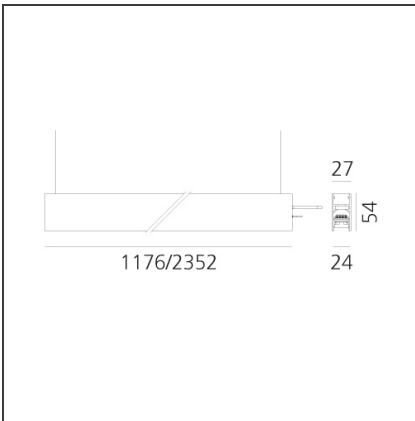

TECHNICAL DRAWINGS

FEATURES

Article Code:	AQ42104	Series:	Indoor, 2018
Colour:	Black	Emission:	Artemide Collection Direct
Installation:	Recessed, Wall, Suspension, Ceiling		
Environment:	Indoor		

DIMENSIONS

Length:	cm 117.6
Width:	cm 2.7
Height:	cm 5.4
Weight:	kg 1.4

INCLUDED SOURCES

Category:	LED	Color temperature (K):	4000K
Number:	1	CRI:	90
Watt:	25W		
Type:	0		

LUMINAIRE

Watt:	25W	Delivered lumens output (lm):	1742lm
		CCT:	4000K
		CRI:	80

Notes

*Uses 1 DALI address. Each module, angle and curved elements are provided with mechanical and electrical joints and installation accessories. 1 suspension cable is also included. End caps have to be ordered separately. Sharping kit (louvres and covers) has to be ordered separately. Depending on the driver, the product can be undimmable or dimmable DALI.