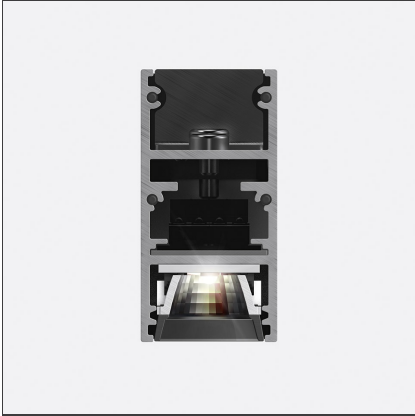

**A.24 - Suspension Sharping Emission - Track - Direct Emission - 1176mm - 24° - 4000K - Black**

IP20   Dimmerable: 

**DESIGN BY**

Carlotta de Bevilacqua

**DESCRIPTION**

A.24 is an open platform. A single intelligent profile generates three light performances while following the architecture with continuity, freedom and exibility. It is a fluid system that harbours a patented optoelectronic technology.

**TECHNICAL DRAWINGS**

**FEATURES**

<b>Article Code:</b>	AQ42104	<b>Series:</b>	Indoor, 2018
<b>Colour:</b>	Black	<b>Emission:</b>	Artemide Collection Direct
<b>Installation:</b>	Recessed, Wall, Suspension, Ceiling		
<b>Environment:</b>	Indoor		

**DIMENSIONS**

<b>Length:</b>	cm 117.6
<b>Width:</b>	cm 2.7
<b>Height:</b>	cm 5.4
<b>Weight:</b>	kg 1.4

**INCLUDED SOURCES**

<b>Category:</b>	LED	<b>Color temperature (K):</b>	4000K
<b>Number:</b>	1	<b>CRI:</b>	90
<b>Watt:</b>	25W		
<b>Type:</b>	0		

**LUMINAIRE**

<b>Watt:</b>	25W	<b>Delivered lumens output (lm):</b>	1742lm
		<b>CCT:</b>	4000K
		<b>CRI:</b>	80

**Notes**

\*Uses 1 DALI address. Each module, angle and curved elements are provided with mechanical and electrical joints and installation accessories. 1 suspension cable is also included. End caps have to be ordered separately. Sharping kit (louvres and covers) has to be ordered separately. Depending on the driver, the product can be undimmable or dimmable DALI.