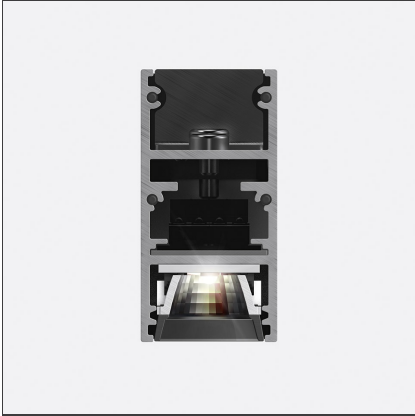

A.24 - Suspension Sharping Emission - Track - Direct Emission - 1176mm - 24° - 3000K - Brushed Bronze

IP20   Dimmerable: 

DESIGN BY

Carlotta de Bevilacqua

DESCRIPTION

A.24 is an open platform. A single intelligent profile generates three light performances while following the architecture with continuity, freedom and exibility. It is a fluid system that harbours a patented optoelectronic technology.

TECHNICAL DRAWINGS

FEATURES

| | | | |
|----------------------|--|------------------|---------------------|
| Article Code: | AQ42020 | Series: | Indoor, 2018 |
| Colour: | Brushed Bronze | | Artemide Collection |
| Installation: | Recessed, Wall, Suspension, Ceiling | Emission: | Direct |
| Environment: | Indoor | | |

DIMENSIONS

| | |
|----------------|----------|
| Length: | cm 117.6 |
| Width: | cm 2.7 |
| Height: | cm 5.4 |
| Weight: | kg 1.4 |

INCLUDED SOURCES

| | | | |
|------------------|-----|-------------------------------|-------|
| Category: | LED | Color temperature (K): | 3000K |
| Number: | 1 | CRI: | 90 |
| Watt: | 25W | | |
| Type: | 0 | | |

LUMINAIRE

| | | | |
|--------------|-----|--------------------------------------|--------|
| Watt: | 22W | Delivered lumens output (lm): | 1628lm |
| | | CCT: | 3000K |
| | | CRI: | 80 |

Notes

*Uses 1 DALI address. Each module, angle and curved elements are provided with mechanical and electrical joints and installation accessories. 1 suspension cable in also included. End caps have to be ordered separately. Sharping kit (louvres and covers) has to be ordered separately. Depending on the driver, the product can be undimmable or dimmable DALI.