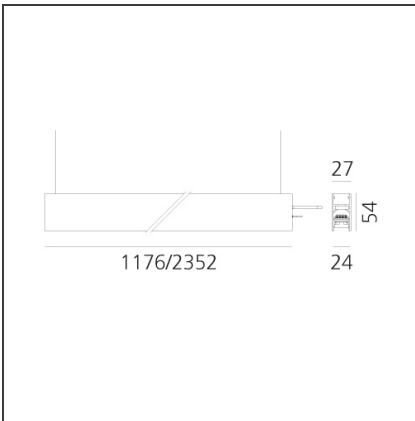

TECHNICAL DRAWINGS

FEATURES

Article Code:	AQ42020	Series:	Indoor, 2018
Colour:	Brushed Bronze		Artemide Collection
Installation:	Recessed, Wall, Suspension, Ceiling	Emission:	Direct
Environment:	Indoor		

DIMENSIONS

Length:	cm 117.6
Width:	cm 2.7
Height:	cm 5.4
Weight:	kg 1.4

INCLUDED SOURCES

Category:	LED	Color temperature (K):	3000K
Number:	1	CRI:	90
Watt:	25W		
Type:	0		

LUMINAIRE

Watt:	22W	Delivered lumens output (lm):	1628lm
		CCT:	3000K
		CRI:	80

Notes

*Uses 1 DALI address. Each module, angle and curved elements are provided with mechanical and electrical joints and installation accessories. 1 suspension cable in also included. End caps have to be ordered separately. Sharping kit (louvres and covers) has to be ordered separately. Depending on the driver, the product can be undimmable or dimmable DALI.