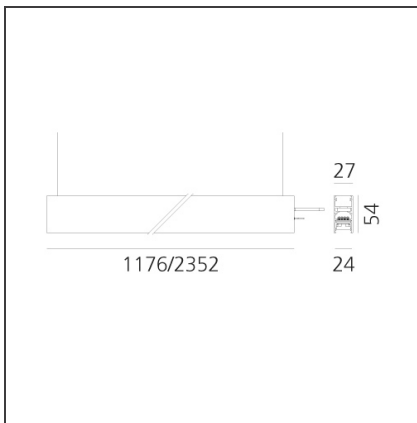

TECHNICAL DRAWINGS

FEATURES

Article Code:	AQ42004	Series:	Indoor, 2018
Colour:	Black	Emission:	Artemide Collection Direct
Installation:	Recessed, Wall, Suspension, Ceiling		
Environment:	Indoor		

DIMENSIONS

Length:	cm 117.6
Width:	cm 2.7
Height:	cm 5.4
Weight:	kg 1.4

INCLUDED SOURCES

Category:	LED	Color temperature (K):	3000K
Number:	1	CRI:	90
Watt:	25W		
Type:	0		

LUMINAIRE

Watt:	22W	Delivered lumens output (lm):	1628lm
		CCT:	3000K
		CRI:	80

Notes

*Uses 1 DALI address. Each module, angle and curved elements are provided with mechanical and electrical joints and installation accessories. 1 suspension cable is also included. End caps have to be ordered separately. Sharping kit (louvres and covers) has to be ordered separately. Depending on the driver, the product can be undimmable or dimmable DALI.