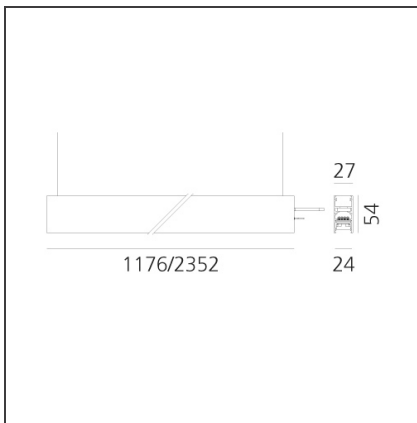

TECHNICAL DRAWINGS

FEATURES

Article Code:	AQ42404	Series:	Indoor, 2018
Colour:	Black	Emission:	Artemide Collection Direct
Installation:	Recessed, Wall, Suspension, Ceiling		
Environment:	Indoor		

DIMENSIONS

Length:	cm 117.6
Width:	cm 2.7
Height:	cm 5.4
Weight:	kg 1.4

INCLUDED SOURCES

Category:	LED	Color temperature (K):	2700K
Number:	1	Color Tolerance:	MacAdam 2SDCM
Watt:	25W	Service Life:	L70 (6K) 50000h
Type:	0		

LUMINAIRE

Watt:	25W	Delivered lumens output (lm):	1528lm
		CCT:	2700K
		CRI:	90

Notes

*Uses 1 DALI address. Each module, angle and curved elements are provided with mechanical and electrical joints and installation accessories. 1 suspension cable in also included. End caps have to be ordered separately. Sharping kit (louvres and covers) has to be ordered separately.