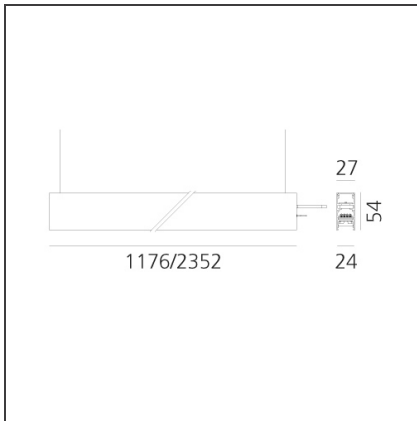

TECHNICAL DRAWINGS

FEATURES

Article Code:	AQ48104	Series:	Indoor, 2018
Colour:	Black	Emission:	Artemide Collection Direct
Installation:	Recessed, Wall, Suspension, Ceiling		
Environment:	Indoor		

DIMENSIONS

Length:	cm 235.2
Width:	cm 2.7
Height:	cm 5.4
Weight:	kg 2.7

INCLUDED SOURCES

Category:	LED	Color temperature (K):	4000K
Number:	1	CRI:	90
Watt:	104W		
Type:	0		

LUMINAIRE

Watt:	46W + 32W	Delivered lumens output (lm):	3704lm + 3185lm
		CCT:	4000K
		CRI:	80

Notes

*Uses 3 DALI addresses. Each module, angle and curved elements are provided with mechanical and electrical joints and installation accessories. 1 suspension cable is also included. End caps have to be ordered separately. Sharping kit (louvres and covers) has to be ordered separately. Depending on the driver, the product can be undimmable or dimmable DALI.