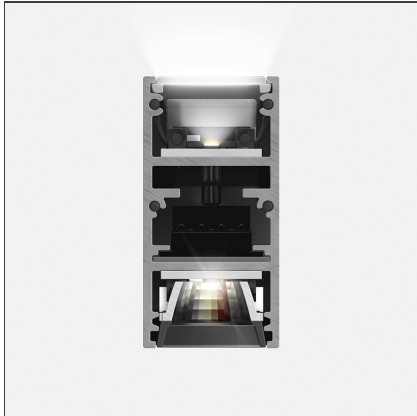

A.24 - Suspension Sharping Emission - Track - Direct + Indirect Emission - 2352mm - 62° - 3000K - Black

IP20 Dimmerable:

DESIGN BY

Carlotta de Bevilacqua

DESCRIPTION

A.24 is an open platform. A single intelligent profile generates three light performances while following the architecture with continuity, freedom and exibility. It is a fluid system that harbours a patented optoelectronic technology.