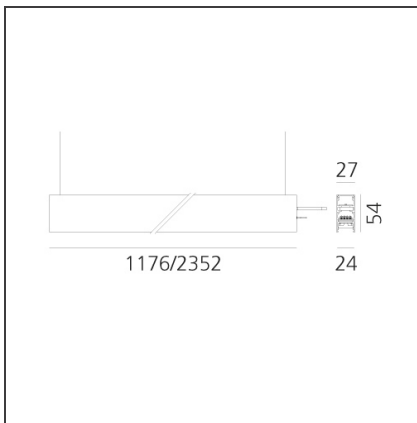

TECHNICAL DRAWINGS

FEATURES

Article Code:	AQ48701	Series:	Indoor, 2018
Colour:	White	Emission:	Artemide Collection Direct
Installation:	Recessed, Wall, Suspension, Ceiling		
Environment:	Indoor		

DIMENSIONS

Length:	cm 235.2
Width:	cm 2.7
Height:	cm 5.4
Weight:	kg 2.7

INCLUDED SOURCES

Category:	LED	Color temperature (K):	2700K
Number:	1	Color Tolerance:	MacAdam 2SDCM
Watt:	32W	Service Life:	L70 (6K) 50000h
Type:	0		
Category:	LED	Color temperature (K):	2700K
Number:	1	Color Tolerance:	MacAdam 2SDCM
Watt:	50W	Service Life:	L70 (6K) 50000h
Type:	0		

LUMINAIRE

Watt:	50W + 32W	Delivered lumens output (lm):	6252lm
		CCT:	2700K
		CRI:	90

Notes

*Uses 3 DALI addresses. Each module, angle and curved elements are provided with mechanical and electrical joints and installation accessories. 1 suspension cable is also included. End caps have to be ordered separately. Sharping kit (louvres and covers) has to be ordered separately.