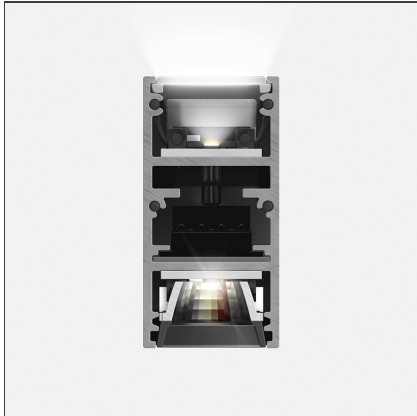

A.24 - Suspension Sharping Emission - Track - Direct + Indirect Emission - 2352mm - 62° - 2700K - White

IP20 Dimmerable:

DESIGN BY

Carlotta de Bevilacqua

DESCRIPTION

A.24 is an open platform. A single intelligent profile generates three light performances while following the architecture with continuity, freedom and exibility. It is a fluid system that harbours a patented optoelectronic technology.

TECHNICAL DRAWINGS

FEATURES

Article Code:	AQ48701	Series:	Indoor, 2018
Colour:	White	Emission:	Artemide Collection Direct
Installation:	Recessed, Wall, Suspension, Ceiling		
Environment:	Indoor		

DIMENSIONS

Length:	cm 235.2
Width:	cm 2.7
Height:	cm 5.4
Weight:	kg 2.7

INCLUDED SOURCES

Category:	LED	Color temperature (K):	2700K
Number:	1	Color Tolerance:	MacAdam 2SDCM
Watt:	32W	Service Life:	L70 (6K) 50000h
Type:	0		
Category:	LED	Color temperature (K):	2700K
Number:	1	Color Tolerance:	MacAdam 2SDCM
Watt:	50W	Service Life:	L70 (6K) 50000h
Type:	0		

LUMINAIRE

Watt:	50W + 32W	Delivered lumens output (lm):	6252lm
		CCT:	2700K
		CRI:	90

Notes

*Uses 3 DALI addresses. Each module, angle and curved elements are provided with mechanical and electrical joints and installation accessories. 1 suspension cable is also included. End caps have to be ordered separately. Sharping kit (louvres and covers) has to be ordered separately.