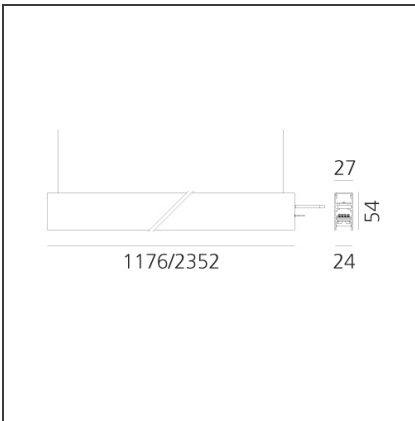

TECHNICAL DRAWINGS

FEATURES

Article Code:	AQ48718	Series:	Indoor, 2018
Colour:	Brushed Copper	Emission:	Artemide Collection Direct
Installation:	Recessed, Wall, Suspension, Ceiling		
Environment:	Indoor		

DIMENSIONS

Length:	cm 235.2
Width:	cm 2.7
Height:	cm 5.4
Weight:	kg 2.7

INCLUDED SOURCES

Category:	LED	Color temperature (K):	2700K
Number:	1	Color Tolerance:	MacAdam 2SDCM
Watt:	32W	Service Life:	L70 (6K) 50000h
Type:	0		
Category:	LED	Color temperature (K):	2700K
Number:	1	Color Tolerance:	MacAdam 2SDCM
Watt:	50W	Service Life:	L70 (6K) 50000h
Type:	0		

LUMINAIRE

Watt:	50W + 32W	Delivered lumens output (lm):	6252lm
		CCT:	2700K
		CRI:	90

Notes

*Uses 3 DALI addresses. Each module, angle and curved elements are provided with mechanical and electrical joints and installation accessories. 1 suspension cable is also included. End caps have to be ordered separately. Sharping kit (louvres and covers) has to be ordered separately.