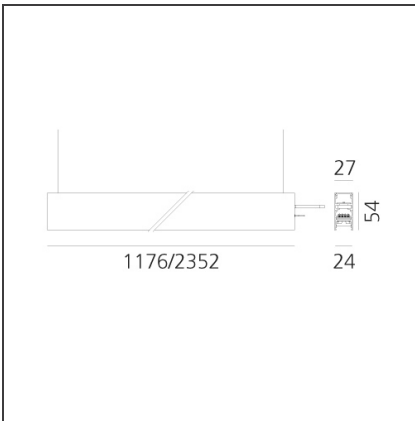

TECHNICAL DRAWINGS

FEATURES

Article Code:	AQ48720	Series:	Indoor, 2018
Colour:	Brushed Bronze		Artemide Collection
Installation:	Recessed, Wall, Suspension, Ceiling	Emission:	Direct
Environment:	Indoor		

DIMENSIONS

Length:	cm 235.2
Width:	cm 2.7
Height:	cm 5.4
Weight:	kg 2.7

INCLUDED SOURCES

Category:	LED	Color temperature (K):	2700K
Number:	1	Color Tolerance:	MacAdam 2SDCM
Watt:	32W	Service Life:	L70 (6K) 50000h
Type:	0		
Category:	LED	Color temperature (K):	2700K
Number:	1	Color Tolerance:	MacAdam 2SDCM
Watt:	50W	Service Life:	L70 (6K) 50000h
Type:	0		

LUMINAIRE

Watt:	50W + 32W	Delivered lumens output (lm):	6252lm
		CCT:	2700K
		CRI:	90

Notes

*Uses 3 DALI addresses. Each module, angle and curved elements are provided with mechanical and electrical joints and installation accessories. 1 suspension cable is also included. End caps have to be ordered separately. Sharping kit (louvres and covers) has to be ordered separately. Depending on the driver, the product can be undimmable or dimmable DALI.