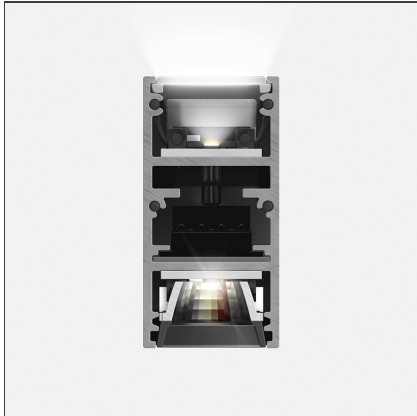

A.24 - Suspension Sharping Emission - Track - Direct + Indirect Emission - 2352mm - 24° - 4000K - Brushed Silver

IP20 Dimmerable:

DESIGN BY

Carlotta de Bevilacqua

DESCRIPTION

A.24 is an open platform. A single intelligent profile generates three light performances while following the architecture with continuity, freedom and exibility. It is a fluid system that harbours a patented optoelectronic technology.

TECHNICAL DRAWINGS

FEATURES

Article Code:	AQ47315	Series:	Indoor, 2018
Colour:	Brushed Silver	Emission:	Artemide Collection Direct
Installation:	Recessed, Wall, Suspension, Ceiling		
Environment:	Indoor		

DIMENSIONS

Length:	cm 235.2
Width:	cm 2.7
Height:	cm 5.4
Weight:	kg 2.7

INCLUDED SOURCES

Category:	LED	Color temperature (K):	4000K
Number:	1	CRI:	90
Watt:	104W		
Type:	0		

LUMINAIRE

Watt:	50W + 32W	Delivered lumens output (lm):	6670lm
		CCT:	4000K
		CRI:	80