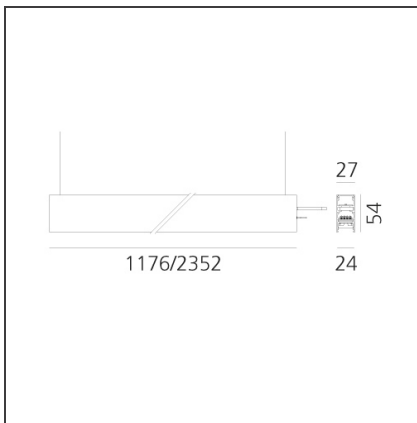

TECHNICAL DRAWINGS

FEATURES

Article Code:	AQ47315	Series:	Indoor, 2018
Colour:	Brushed Silver	Emission:	Artemide Collection Direct
Installation:	Recessed, Wall, Suspension, Ceiling		
Environment:	Indoor		

DIMENSIONS

Length:	cm 235.2
Width:	cm 2.7
Height:	cm 5.4
Weight:	kg 2.7

INCLUDED SOURCES

Category:	LED	Color temperature (K):	4000K
Number:	1	CRI:	90
Watt:	104W		
Type:	0		

LUMINAIRE

Watt:	50W + 32W	Delivered lumens output (lm):	6670lm
		CCT:	4000K
		CRI:	80

Notes

*Uses 3 DALI addresses. Each module, angle and curved elements are provided with mechanical and electrical joints and installation accessories. 1 suspension cable is also included. End caps have to be ordered separately. Sharping kit (louvres and covers) has to be ordered separately. Depending on the driver, the product can be undimmable or dimmable DALI.