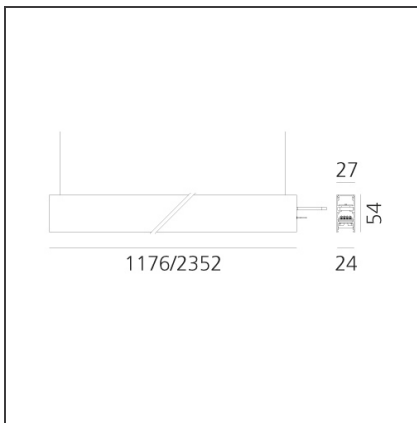

TECHNICAL DRAWINGS

FEATURES

Article Code:	AQ47220	Series:	Indoor, 2018
Colour:	Brushed Bronze	Emission:	Artemide Collection Direct
Installation:	Recessed, Wall, Suspension, Ceiling		
Environment:	Indoor		

DIMENSIONS

Length:	cm 235.2
Width:	cm 2.7
Height:	cm 5.4
Weight:	kg 2.7

INCLUDED SOURCES

Category:	LED	Color temperature (K):	3000K
Number:	1	CRI:	90
Watt:	104W		
Type:	0		

LUMINAIRE

Watt:	50W + 32W	Delivered lumens output (lm):	6305lm
		CCT:	3000K
		CRI:	80

Notes

*Uses 3 DALI addresses. Each module, angle and curved elements are provided with mechanical and electrical joints and installation accessories. 1 suspension cable is also included. End caps have to be ordered separately. Sharping kit (louvres and covers) has to be ordered separately. Depending on the driver, the product can be undimmable or dimmable DALI.