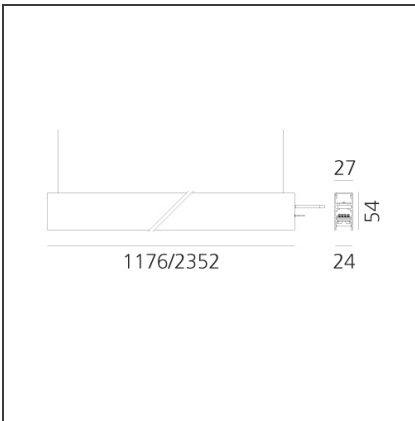

TECHNICAL DRAWINGS

FEATURES

Article Code:	AQ47204	Series:	Indoor, 2018
Colour:	Black	Emission:	Artemide Collection Direct
Installation:	Recessed, Wall, Suspension, Ceiling		
Environment:	Indoor		

DIMENSIONS

Length:	cm 235.2
Width:	cm 2.7
Height:	cm 5.4
Weight:	kg 2.7

INCLUDED SOURCES

Category:	LED	Color temperature (K):	3000K
Number:	1	CRI:	90
Watt:	104W		
Type:	0		

LUMINAIRE

Watt:	46W + 32W	Delivered lumens output (lm):	3256lm + 3049lm
		CCT:	3000K
		CRI:	80

Notes

*Uses 3 DALI addresses. Each module, angle and curved elements are provided with mechanical and electrical joints and installation accessories. 1 suspension cable is also included. End caps have to be ordered separately. Sharping kit (louvres and covers) has to be ordered separately. Depending on the driver, the product can be undimmable or dimmable DALI.