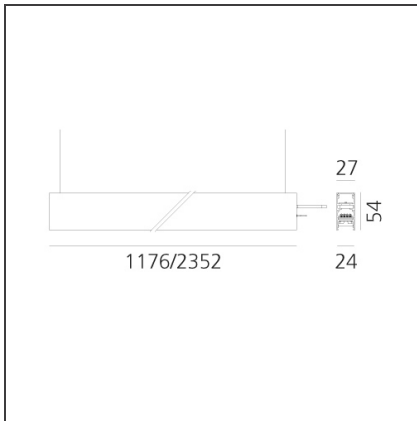

TECHNICAL DRAWINGS

FEATURES

Article Code:	AQ48318	Series:	Indoor, 2018
Colour:	Brushed Copper	Emission:	Artemide Collection Direct
Installation:	Recessed, Wall, Suspension, Ceiling		
Environment:	Indoor		

DIMENSIONS

Length:	cm 235.2
Width:	cm 2.7
Height:	cm 5.4
Weight:	kg 2.7

INCLUDED SOURCES

Category:	LED	Color temperature (K):	2700K
Number:	1	Color Tolerance:	MacAdam 2SDCM
Watt:	32W	Service Life:	L70 (6K) 50000h
Type:	0		
Category:	LED	Color temperature (K):	2700K
Number:	1	Color Tolerance:	MacAdam 2SDCM
Watt:	50W	Service Life:	L70 (6K) 50000h
Type:	0		

LUMINAIRE

Watt:	46W + 32W	Delivered lumens output (lm):	3056lm + 3004lm
		CCT:	2700K
		CRI:	90

Notes

*Uses 3 DALI addresses. Each module, angle and curved elements are provided with mechanical and electrical joints and installation accessories. 1 suspension cable is also included. End caps have to be ordered separately. Sharping kit (louvres and covers) has to be ordered separately. Depending on the driver, the product can be undimmable or dimmable DALI.