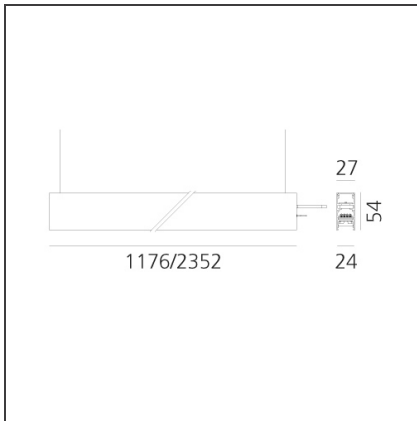

TECHNICAL DRAWINGS

FEATURES

Article Code:	AQ48304	Series:	Indoor, 2018
Colour:	Black	Emission:	Artemide Collection Direct
Installation:	Recessed, Wall, Suspension, Ceiling		
Environment:	Indoor		

DIMENSIONS

Length:	cm 235.2
Width:	cm 2.7
Height:	cm 5.4
Weight:	kg 2.7

INCLUDED SOURCES

Category:	LED	Color temperature (K):	2700K
Number:	1	Color Tolerance:	MacAdam 2SDCM
Watt:	32W	Service Life:	L70 (6K) 50000h
Type:	0		
Category:	LED	Color temperature (K):	2700K
Number:	1	Color Tolerance:	MacAdam 2SDCM
Watt:	50W	Service Life:	L70 (6K) 50000h
Type:	0		

LUMINAIRE

Watt:	46W + 32W	Delivered lumens output (lm):	3056lm + 3004lm
		CCT:	2700K
		CRI:	90

Notes

*Uses 3 DALI addresses. Each module, angle and curved elements are provided with mechanical and electrical joints and installation accessories. 1 suspension cable is also included. End caps have to be ordered separately. Sharping kit (louvres and covers) has to be ordered separately. Depending on the driver, the product can be undimmable or dimmable DALI.