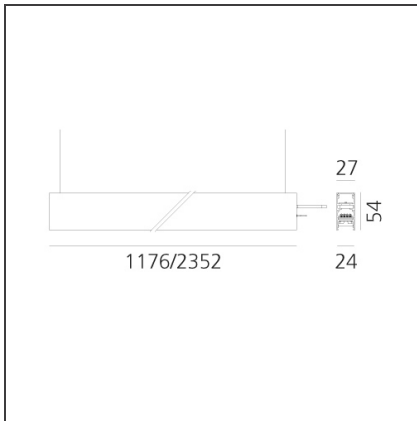

TECHNICAL DRAWINGS

FEATURES

Article Code:	AQ48601	Series:	Indoor, 2018
Colour:	White	Emission:	Artemide Collection Direct
Installation:	Recessed, Wall, Suspension, Ceiling		
Environment:	Indoor		

DIMENSIONS

Length:	cm 117.6
Width:	cm 2.7
Height:	cm 5.4
Weight:	kg 1.4

INCLUDED SOURCES

Category:	LED	Color temperature (K):	2700K
Number:	1	Color Tolerance:	MacAdam 2SDCM
Watt:	16W	Service Life:	L70 (6K) 50000h
Type:	0		
Category:	LED	Color temperature (K):	2700K
Number:	1	Color Tolerance:	MacAdam 2SDCM
Watt:	25W	Service Life:	L70 (6K) 50000h
Type:	0		

LUMINAIRE

Watt:	22W + 16W	Delivered lumens output (lm):	1624lm + 1502lm
		CCT:	2700K
		CRI:	90

Notes

*Uses 2 DALI addresses. Each module, angle and curved elements are provided with mechanical and electrical joints and installation accessories. 1 suspension cable is also included. End caps have to be ordered separately. Sharping kit (louvres and covers) has to be ordered separately. Depending on the driver, the product can be undimmable or dimmable DALI.