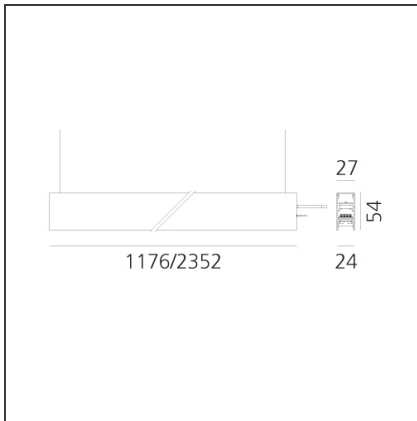

TECHNICAL DRAWINGS

FEATURES

Article Code:	AQ48615	Series:	Indoor, 2018
Colour:	Brushed Silver	Emission:	Artemide Collection Direct
Installation:	Recessed, Wall, Suspension, Ceiling		
Environment:	Indoor		

DIMENSIONS

Length:	cm 117.6
Width:	cm 2.7
Height:	cm 5.4
Weight:	kg 1.4

INCLUDED SOURCES

Category:	LED	Color temperature (K):	2700K
Number:	1	Color Tolerance:	MacAdam 2SDCM
Watt:	16W	Service Life:	L70 (6K) 50000h
Type:	0		
Category:	LED	Color temperature (K):	2700K
Number:	1	Color Tolerance:	MacAdam 2SDCM
Watt:	25W	Service Life:	L70 (6K) 50000h
Type:	0		

LUMINAIRE

Watt:	25W + 16W	Delivered lumens output (lm):	3126lm
		CCT:	2700K
		CRI:	90

Notes

*Uses 2 DALI addresses. Each module, angle and curved elements are provided with mechanical and electrical joints and installation accessories. 1 suspension cable is also included. End caps have to be ordered separately. Sharping kit (louvres and covers) has to be ordered separately.