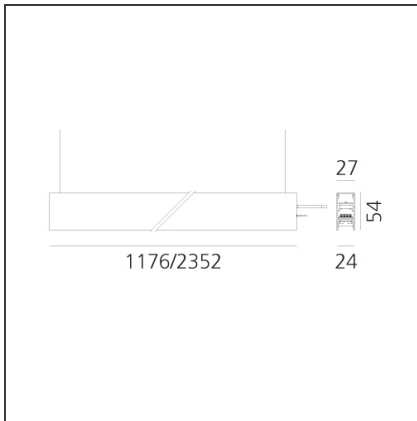

TECHNICAL DRAWINGS

FEATURES

Article Code:	AQ48618	Series:	Indoor, 2018
Colour:	Brushed Copper	Emission:	Artemide Collection Direct
Installation:	Recessed, Wall, Suspension, Ceiling		
Environment:	Indoor		

DIMENSIONS

Length:	cm 117.6
Width:	cm 2.7
Height:	cm 5.4
Weight:	kg 1.4

INCLUDED SOURCES

Category:	LED	Color temperature (K):	2700K
Number:	1	Color Tolerance:	MacAdam 2SDCM
Watt:	16W	Service Life:	L70 (6K) 50000h
Type:	0		
Category:	LED	Color temperature (K):	2700K
Number:	1	Color Tolerance:	MacAdam 2SDCM
Watt:	25W	Service Life:	L70 (6K) 50000h
Type:	0		

LUMINAIRE

Watt:	25W + 16W	Delivered lumens output (lm):	3126lm
		CCT:	2700K
		CRI:	90

Notes

*Uses 2 DALI addresses. Each module, angle and curved elements are provided with mechanical and electrical joints and installation accessories. 1 suspension cable is also included. End caps have to be ordered separately. Sharping kit (louvres and covers) has to be ordered separately. Depending on the driver, the product can be undimmable or dimmable DALI.